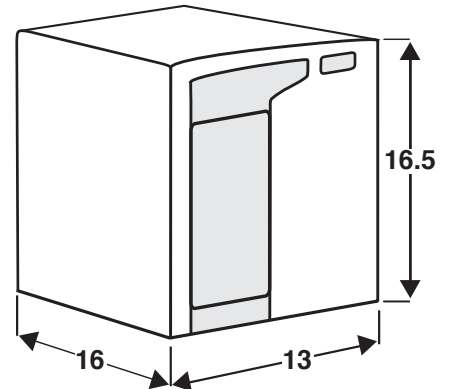

Dimensions (inches)

Specifications

Shipping Weight: 50 lb.
Dimension: 13"W x 16"D x 16.5"H
Cooling Rate: 2.8 gal/hr 37-50 °F
Hot tank volume .5 gal
Heating Rate: 1.3 gal/hr 180 °F
Voltage: 115 VAC
Power Required: 600w max